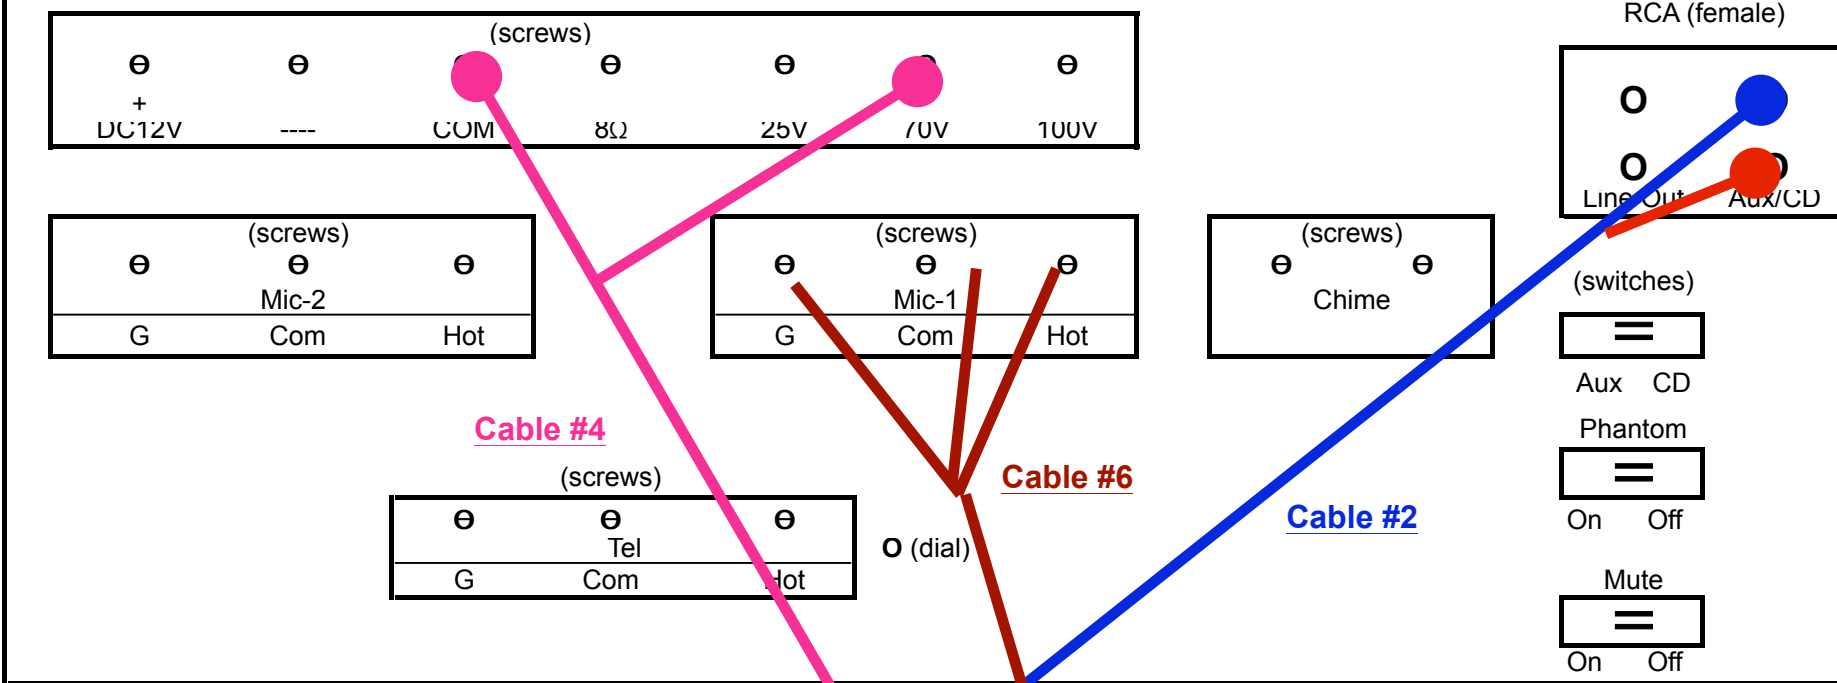

**Saline HS - Classroom Amp - AT-320 Mixer / Amplifier**

**DVD / VCR Combo - JVC HR-XVC2U**

**Wall Plate**

L

R