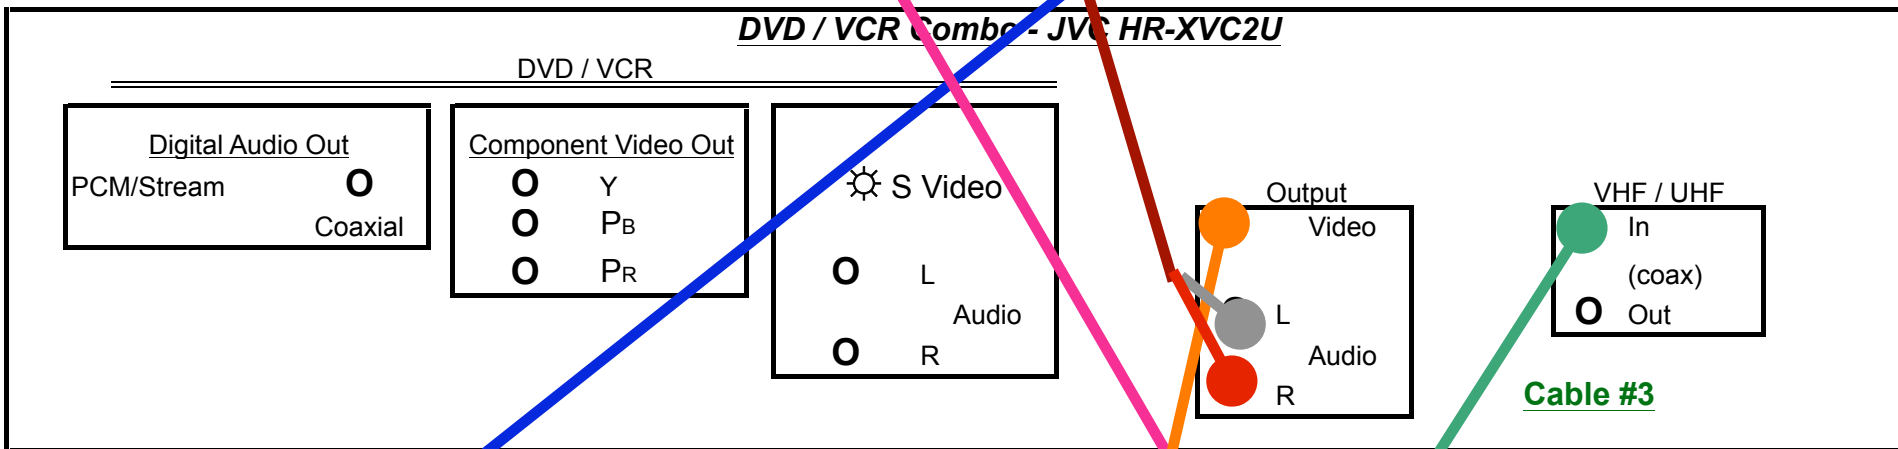

**Saline HS - Classroom Amp - AT-320 Mixer / Amplifier**

**DVD / VCR Combo - JVC HR-XVC2U**

**Wall Plate**

L

R